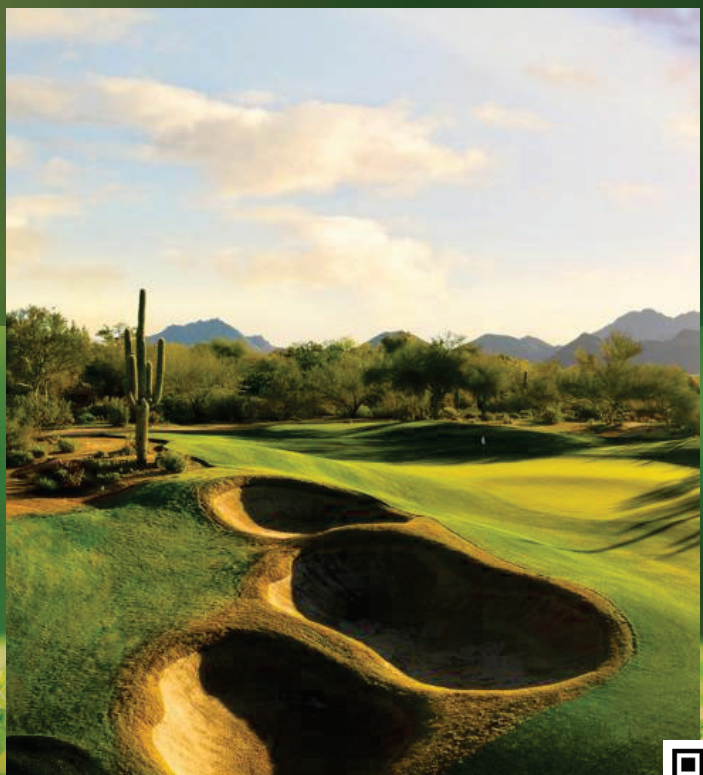

The Raptor Course is a par-72 course that measures 7,135 yards from the back tees. It features a challenging layout with rolling fairways, elevated greens, and deep bunkers, making it a favorite among serious golfers. The course has hosted several major events, including the Frys.com Open and the Williams World Challenge.

The Talon Course is a par-72 course that measures 6,973 yards from the back tees. It offers a slightly more forgiving layout than the Raptor, but still presents a challenge with its strategic bunkering and water hazards. The course has hosted several LPGA Tour events, including the Safeway International and the LPGA Tour Championship.

Both courses feature stunning desert landscapes and mountain views, with native vegetation and wildlife adding to the beauty of the courses.

Grayhawk Golf Club also offers a range of amenities for golfers, including a practice facility, a pro shop, and several dining options. The club has a spacious clubhouse with locker rooms, lounges, and meeting rooms, making it a popular destination for corporate outings and events.

Grayhawk Golf Club

grayhawkgolf.com

8620 East Thompson Peak Parkway
Scottsdale, AZ 85255

480.502.1800

Click [HERE](#) or scan the QR code for more information