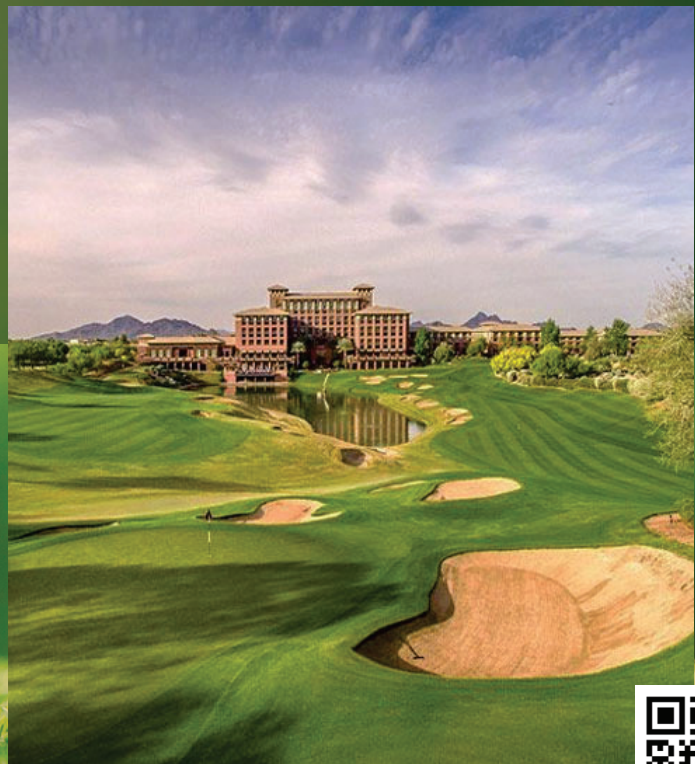

THE WESTIN KIERLAND GOLF CLUB

Kierland Golf Club is a premier golf destination located in Scottsdale, Arizona, approximately 13 miles from McDowell Mountain Ranch. The club features three 9-hole golf courses, each designed by golf course architect Scott Miller.

The Acacia Course is a par-35 course that measures 3,435 yards from the back tees. It features wide fairways, large greens, and scenic water features that make it a fun and enjoyable golfing experience.

The Ironwood Course is a par-36 course that measures 3,490 yards from the back tees. It is known for its challenging layout, with elevated greens, deep bunkers, and desert-style terrain that requires careful shot-making.

The Mesquite Course is a par-36 course that measures 3,463 yards from the back tees. It offers a scenic and enjoyable golfing experience, with wide fairways, rolling terrain, and stunning views of the McDowell Mountains.

Kierland Golf Club also features a comprehensive practice facility with multiple putting greens, chipping areas, and a driving range. The club has a spacious clubhouse with a restaurant and bar, locker rooms, and a pro shop. It also offers a range of services, including private golf lessons, club fitting, and tournament coordination.

Kierland Golf Club
www.kierlandgolf.com
15636 N Clubgate Dr
Scottsdale, AZ 85254
480-922-9283

Click [HERE](#) or scan the QR code for more information